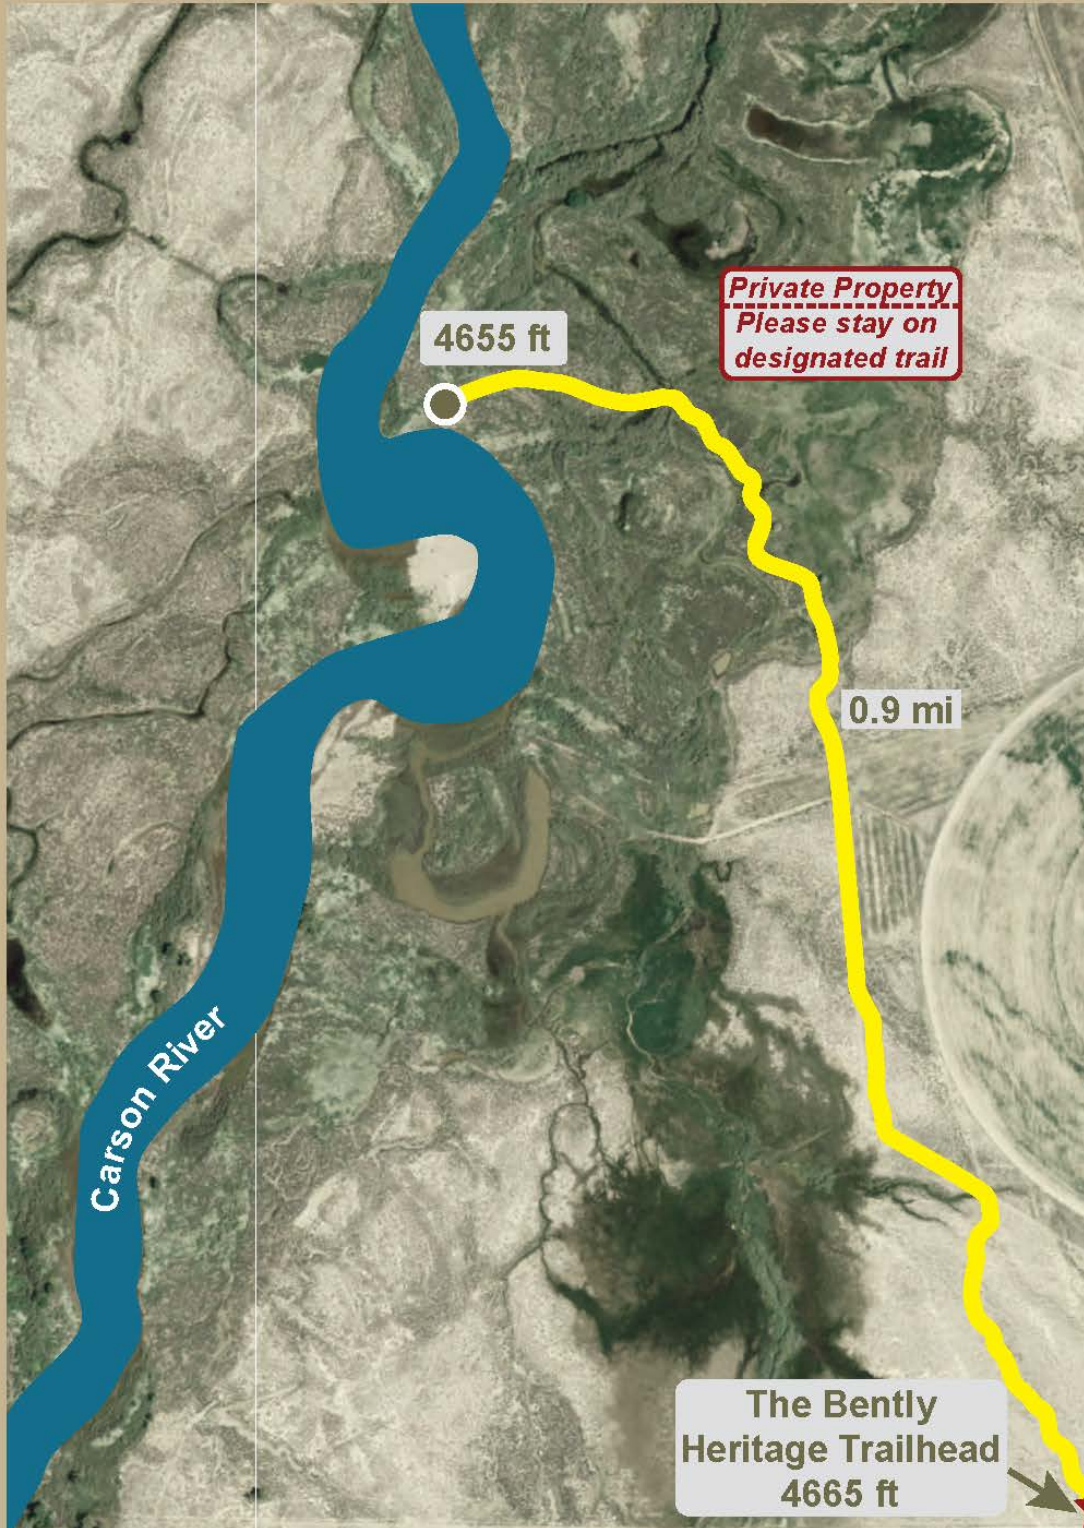

The Bently Heritage Trail

LEGEND

- The Bently Heritage Trail
- Trailhead
- End of Trail

TRAIL USE

- Hiking
- No Dogs
- No Bicycles
- No Equestrians
- No Motor Vehicles

TRAIL INFORMATION

- Trail Length: 0.9 mi
- Round Trip Distance: 1.8 mi
- Typical Grade: 1%
- Surface Type: Soil
- Typical Trail Width: 24 in

TRAILHEAD DIRECTIONS

North

0 mi .25 mi

Private Property
Please stay on
designated trail

4655 ft

0.9 mi

The Bently
Heritage Trailhead
4665 ft

Heybourne Road